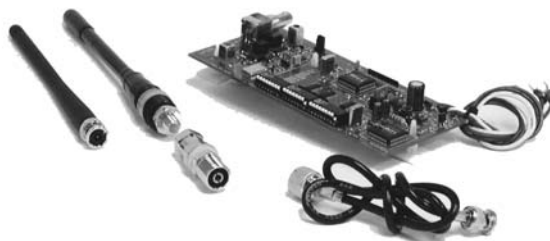

## Permanent Receiver Card for Hunter® ICC Controllers PN: 01068

Designed specifically for the Hunter® ICC irrigation controller, this permanent receiver card is the ideal addition to your Hunter® ICC controller. Easy installation and simple operation make it the commercial contractors ultimate labor saving solution for wireless controller operation. The receiver card allows the operator to control system operation at any time without having to approach the controller. The TRC Commander Transmitter is the only transmitter designed to operate TRC Irrigation Remotes permanent receiver cards. The TRC Commander Transmitter is a completely portable professional grade wireless transmitter. Backed by a THREE YEAR limited warranty, TRC Irrigation Remotes permanent receiver cards are designed to provide the irrigation professional with years of trouble free service.

### Primary Features and Benefits

- **46 Station operation**  
The permanent receiver card system for Hunter ICC controllers will operate up to 46 stations.
- **Silent Running**  
Allows remote activation of "Rain-Off Mode". Remotely disable all stations for 1-7 days without reprogramming the controller.
- **Simple Operation**  
No complicated valve wire harness (pig-tail) installations. Simple plug and play installation.
- **Three Year Warranty**  
Demonstrates our commitment to high quality.
- **Two million receiver code combinations**  
Eliminates false activation.
- **Automatic Safety Shut Down**  
Automatically turns off stations after 20 minutes.
- **Illuminated Power on Indicator**  
Green Power on LED.

Permanent Receiver Card System for Hunter® ICC Controllers PN: 01068

**TRC Commander Transmitter** is the most popular transmitter in the irrigation industry. With a transmitting power of 2 Watts, and the capability of 5 miles range\*, The Commander Transmitter is an invaluable tool for any irrigation professional.