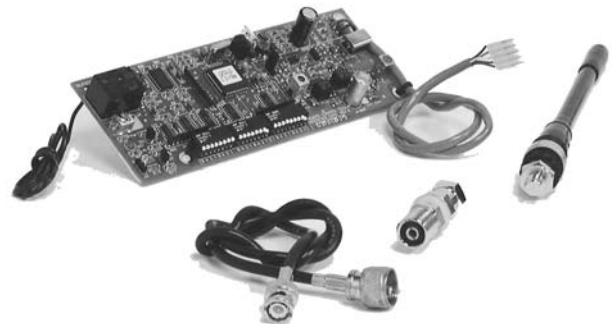

Permanent Receiver Card for Irritrol® Dial & MC Controllers PN: 01065

Designed specifically for the Irritrol® Dial or MC controller, this permanent receiver card is the ideal addition to your Irritrol® Dial or MC controller. Easy installation and simple operation make it the commercial contractors ultimate labor saving solution for wireless controller operation. The receiver card allows the operator to control system operation at any time without having to approach the controller. The TRC Commander Transmitter is the only transmitter designed to operate TRC Irrigation Remotes permanent receiver cards. The TRC Commander Transmitter is a completely portable professional grade wireless transmitter. Backed by a THREE YEAR limited warranty, TRC Irrigation Remotes permanent receiver cards are designed to provide the irrigation professional with years of trouble free service.

Permanent Receiver Card System for Irritrol® Dial & MC Controllers PN: 01065

TRC Commander Transmitter

is the most popular transmitter in the irrigation industry. With a transmitting power of 2 Watts, and the capability of 5 miles range*, The Commander Transmitter is an invaluable tool for any irrigation professional.