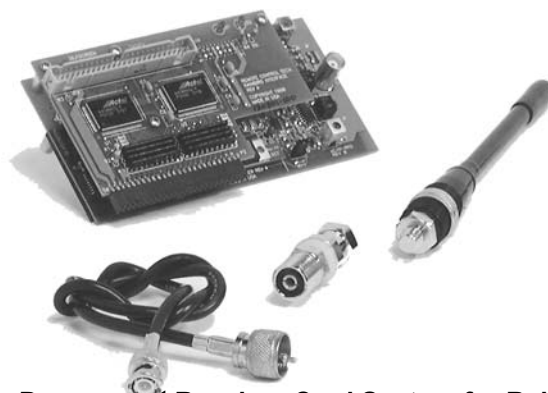

Permanent Receiver Card for Rain Bird® ESP MC, or Maxicom Controllers PN: 01060

Designed specifically for the Rain Bird® ESP MC, or Maxicom irrigation controller, this permanent receiver card is the ideal addition to your Rain Bird® ESP MC, or Maxicom irrigation controller. Easy installation and simple operation make it the commercial contractors ultimate labor saving solution for wireless controller operation. The receiver card allows the operator to control operation at any time without having to approach the controller. The TRC Commander Transmitter is the only transmitter designed to operate TRC Irrigation Remotes permanent receiver cards. The TRC Commander Transmitter is a completely portable professional grade wireless transmitter. Backed by a THREE YEAR limited warranty, TRC Irrigation Remotes permanent receiver cards are designed to provide the irrigation professional with years of trouble free service.

Permanent Receiver Card System for Rain Bird® ESP MC Controllers PN: 01060

TRC Commander Transmitter is the most popular transmitter in the irrigation industry. With a transmitting power of 2 Watts, and the capability of 5 miles range*, the Commander Transmitter is an invaluable tool for any irrigation professional.