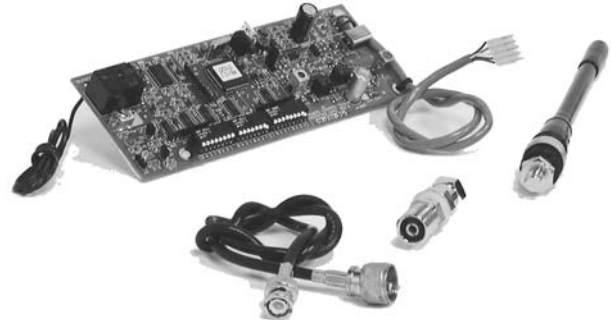

Permanent Receiver Card for Superior Sterling® Controllers PN: 01066

Designed specifically for the Superior Sterling® controller, this permanent receiver card is the ideal addition to your Superior Sterling® controller. Easy installation and simple operation make it the commercial contractors ultimate labor saving solution for wireless controller operation. The receiver card allows the operator to control operation at any time without having to approach the controller. The TRC Commander Transmitter is the only transmitter designed to operate TRC Irrigation Remotes permanent receiver cards. The TRC Commander Transmitter is a completely portable professional grade wireless transmitter. Backed by a THREE YEAR limited warranty, TRC Irrigation Remotes permanent receiver cards are designed to provide the irrigation professional with years of trouble free service.

Permanent Receiver Card System for
Superior Sterling® controller PN: 01066

TRC Commander Transmitter is the most popular transmitter in the irrigation industry. With a transmitting power of 2 Watts, and the capability of 5 miles range*, The Commander Transmitter is an invaluable tool for any irrigation professional.