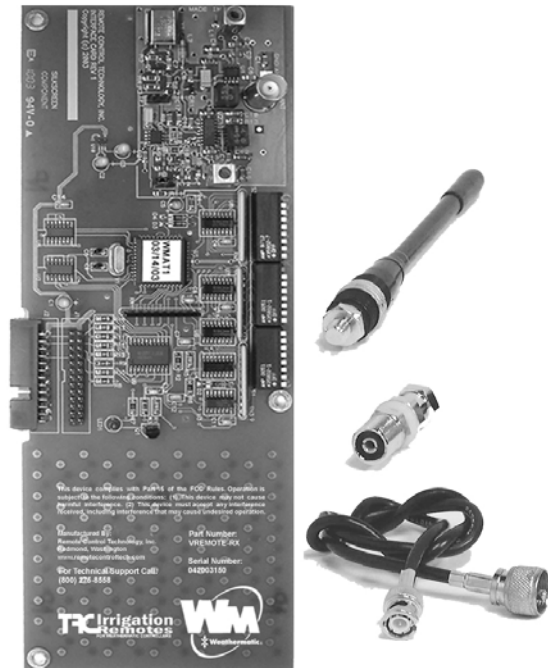

## Permanent Receiver Card for Weathermatic® SL Controllers PN: 01069

Designed specifically for the Weathermatic® SL controller, this permanent receiver card is the ideal addition to your Weathermatic® SL controller. Easy installation and simple operation make it the commercial contractors ultimate labor saving solution for wireless controller operation. The receiver card allows the operator to control system operation at any time without having to approach the controller. The TRC Commander Transmitter is the only transmitter designed to operate TRC Irrigation Remotes permanent receiver cards. The TRC Commander Transmitter is a completely portable professional grade wireless transmitter. Backed by a THREE YEAR limited warranty, TRC Irrigation Remotes permanent receiver cards are designed to provide the irrigation professional with years of trouble free service.

### Primary Features and Benefits

- Controller Capacity Station Operation**  
 The permanent receiver card will operate as many stations as the Weathermatic® SL controller selected is designed to operate.
- Silent Running**  
 Allows remote activation of "Rain-Off Mode". Remotely disable all stations for 1-7 days without reprogramming the controller.
- Simple Operation**  
 No complicated valve wire harness (pig-tail) installations. Simple plug and play installation.
- Three Year Warranty**  
 Demonstrates our commitment to high quality.
- Master Valve or Pump disable**  
 Easily disable the master valve for system maintenance.
- Multiple Valve Operation**  
 Operates up to 6 valves and a Master Valve.
- Two million receiver code combinations**  
 Eliminates false activation.
- Automatic Safety Shut Down**  
 Automatically turns off stations after 20 minutes.
- Illuminated Power on Indicator**  
 Green Power on LED.

**Permanent Receiver Card Kit for Weathermatic® SL Controllers PN: 01069**